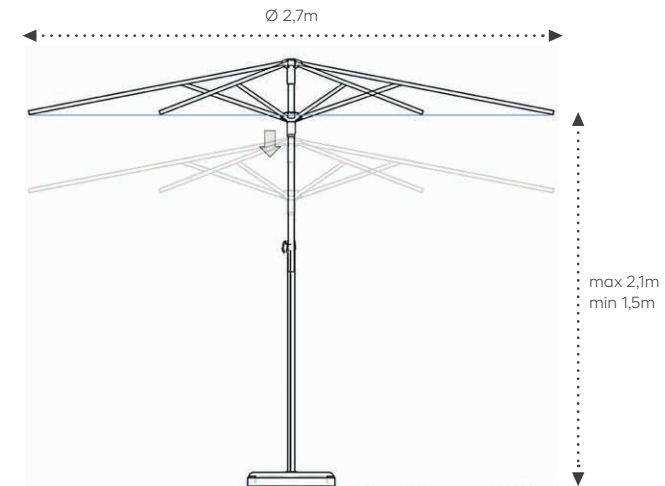

central pole umbrella

PROSTOR P2

The Prostor P2 parasol is the perfect choice for anyone seeking a timeless, yet contemporary design. Its lightweight design makes it easy to operate and move, making it ideal for use on terraces and in gardens. Whether you're looking for a stylish addition to your outdoor space or a functional solution for shade, the Prostor P2 is the perfect all-rounder.

PROSTOR P2

DIMENSIONS

COLOURS FRAME & POLE

ANODIZED ALUMINIUM

COLOURS FABRIC

STANDARD RANGE

olefin 100% solution-dyed

weight 190g/m²

45 x 45 cm
Concrete base with
telescopic pole