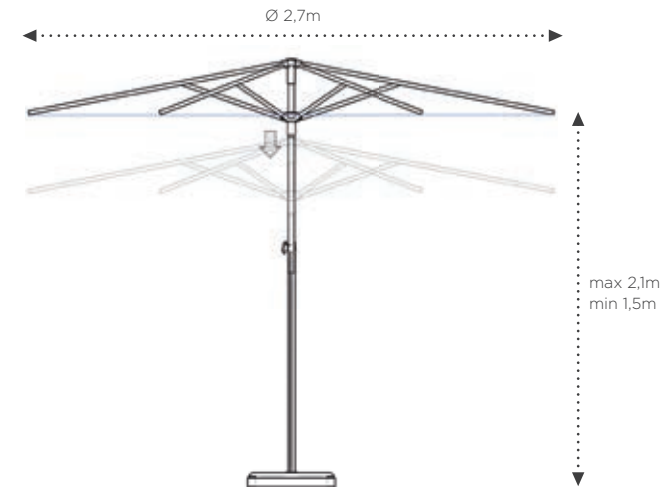

central pole umbrella

PROSTOR P2

The Prostor P2 parasol is the perfect choice for anyone seeking a timeless, yet contemporary design. Its lightweight design makes it easy to operate and move, making it ideal for use on terraces and in gardens. Whether you're looking for a stylish addition to your outdoor space or a functional solution for shade, the Prostor P2 is the perfect all-rounder.

PROSTOR P2

DIMENSIONS

COLOURS FRAME & POLE

ANODIZED ALUMINIUM

COLOURS FABRIC

STANDARD RANGE

olefin 100% solution-dyed

weight 190g/m²

45 x 45 cm
Concrete base with
telescopic pole